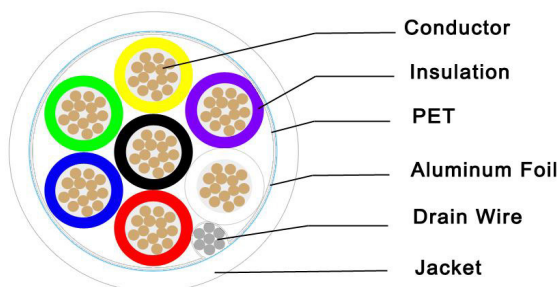

CMA714/0.20

7 CORE SHIELDED BARE COPPER CABLE

Dynamic
Cable Solutions

Security Cable

Overview

Dynamic Cable Solutions range of security and data cable has been manufactured and compliance tested to meet Australian standards. Our cable is 100% bare copper and features count down meter marking to ensure you know how much cable is left in your box. 1 - 10 individual markings on the sheath to assist with easy cable identification and fitted on a pull reel in the box for convenience.

Part Code

Description

CMA714020250

Dynamic Cable Solutions Shielded 7 Core 14/0.20 - 250m Reel, White

Construction

Physical Structure

1.1	Conductor Diameter	14x0.20 ± 0.003mm
1.2	Conductor Material	Stranded Bare Copper
1.3	Insulation Radial Thickness	PVC, 0.35mm
1.4	Insulation Material Colour	Red, Blue, White, Black, Green, Yellow, Purple
1.5	Overall Screen	Overall Aluminium/Polyester Laminate Tape
1.6	Drain Wire	7/0.20 ± 0.003mm Stranded Tinned Copper
1.7	Jacket Colour	White
1.8	Jacket O.D.	6.2 ± 0.2mm
1.9	Jacket Material	75°C Flame Retardant PVC
1.10	Jacket Thickness	0.70 ± 0.05mm